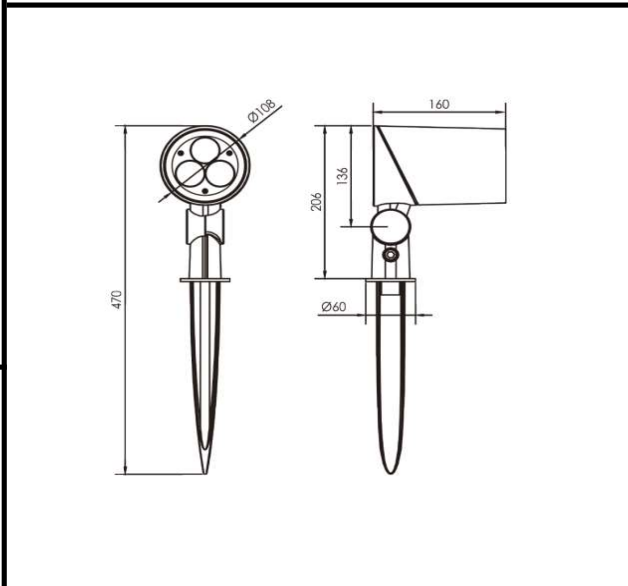

Sovitron Interior Pvt.Ltd.

Model Name	GOTHIC-1140S/DL-OSL-1140SI-3
Description	Spike Flood light

Technical description	Image
-----------------------	-------

Dimension	Dia=108mm W=160mm H=206mm
Frame	Aluminium Die-cast
Color Tempertaure	4000K
Power	30W
Total Luminous Flux	2700 lm
Efficacy	90 lm/W
IP rating	66
Beam angle	2.6, 3.5, 12, 20, 30, 60, 10x70, 5x2 Degreee
Color Rendering	≥80
Mounting	Spike Mounted
Optics	Lens & Clear Glass
Dimming	NON-Dimmable
Operating Voltage	220-240 VAC
Standard Lifetime	L70 minimum at 50,000 burning hours

Dimension diagram

Remarks:-

Address: Plot #7 Saroorpur-Nangla Industrial Area,Ballabgarh-Sohna Road,Faridabad-121005
Email: info@sovitron.com